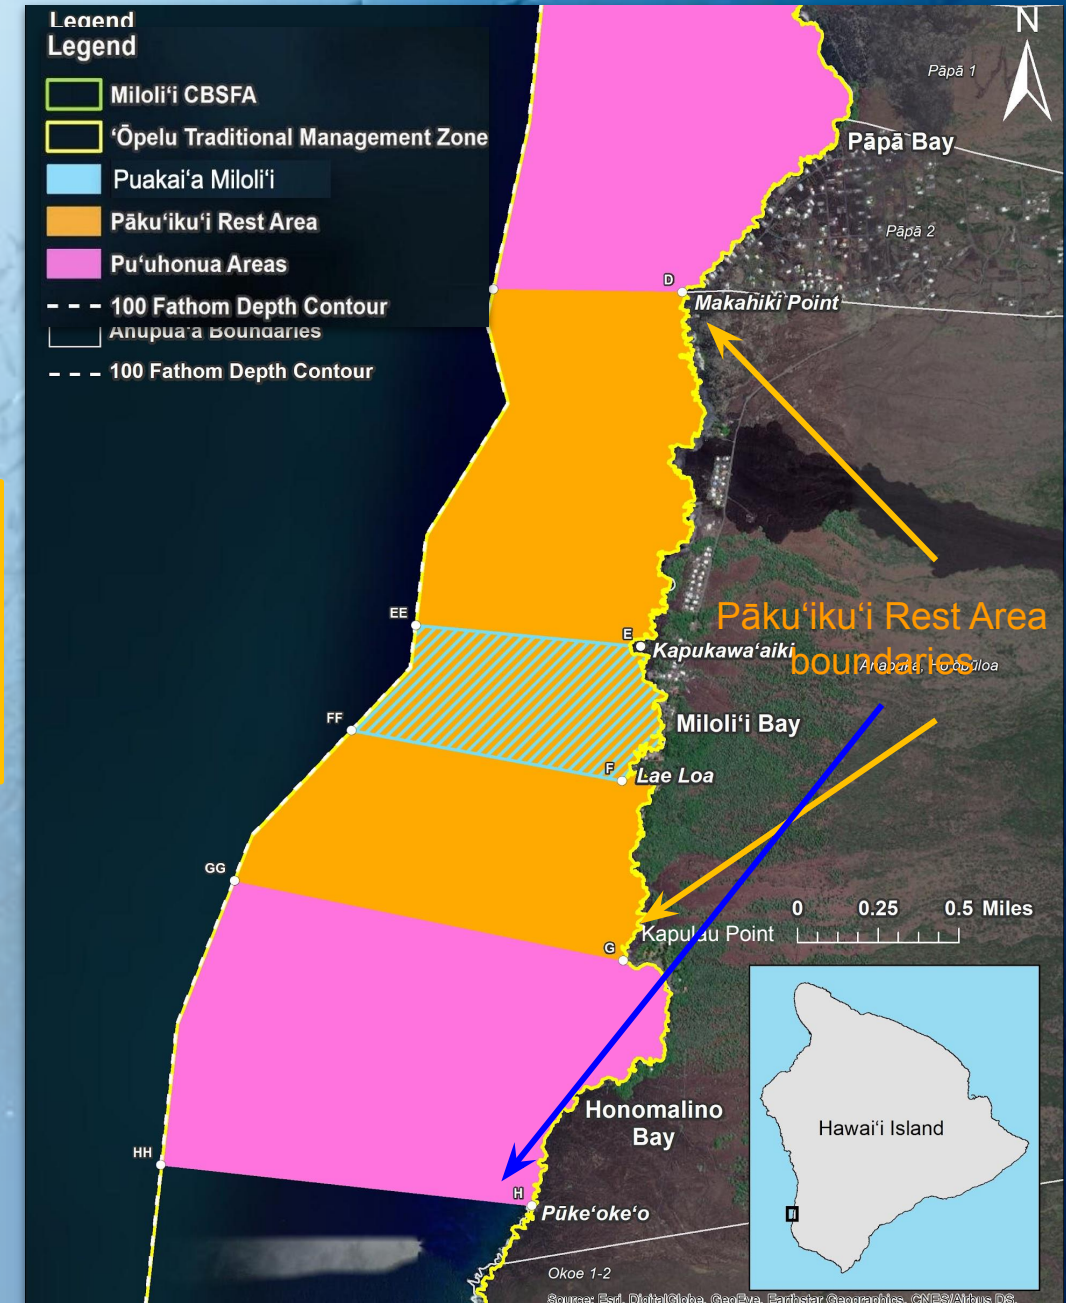

Proposed Zones

Pāku'iku'i Rest Area
Makahiki Point, Pāpā to ~~Kapulau~~ Honomalino

Rules:

- No take of pāku'iku'i (achilles tang: *Acanthurus achilles*)

* Existing State Regulations Apply